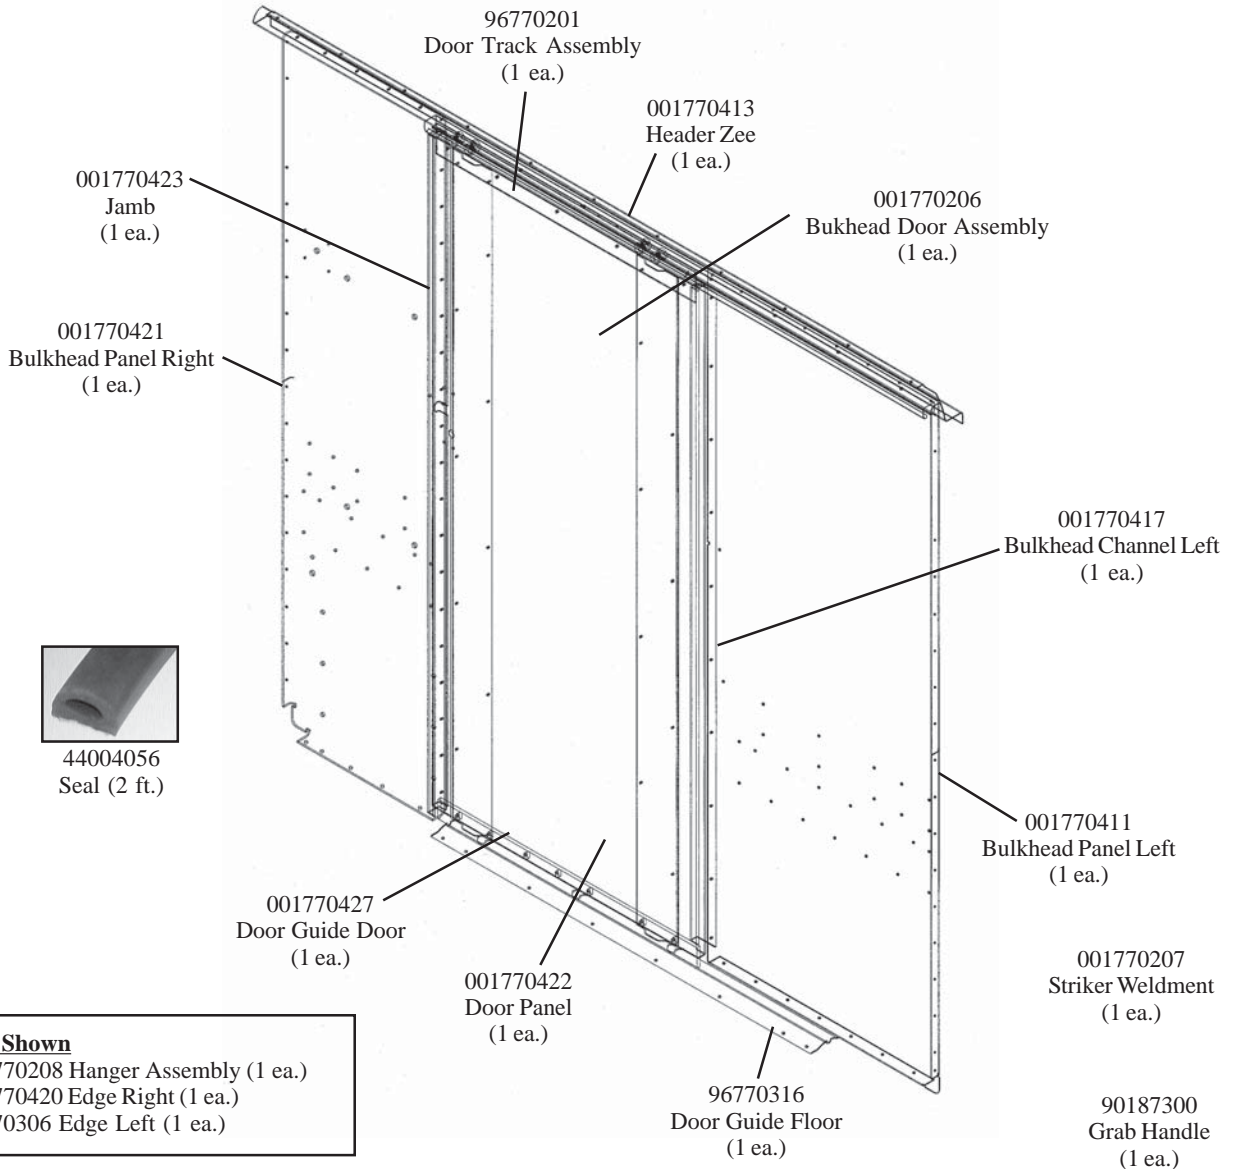

BULKHEAD

LOAD STABILIZER BAR