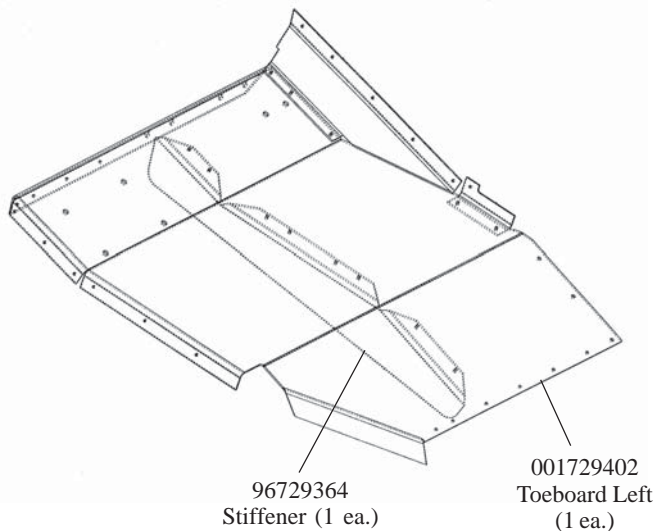

TOEBOARD ASSEMBLY

TOEBOARD ASSEMBLY LEFT