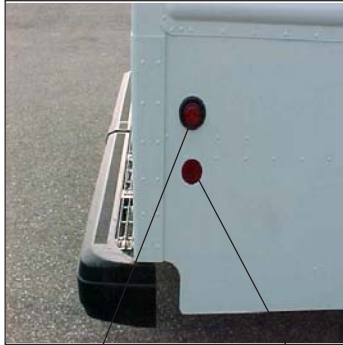

46001291
Clearance Marker
Lamp Red
(2 ea.)

46025017
Reflector Rear
(4 ea.)