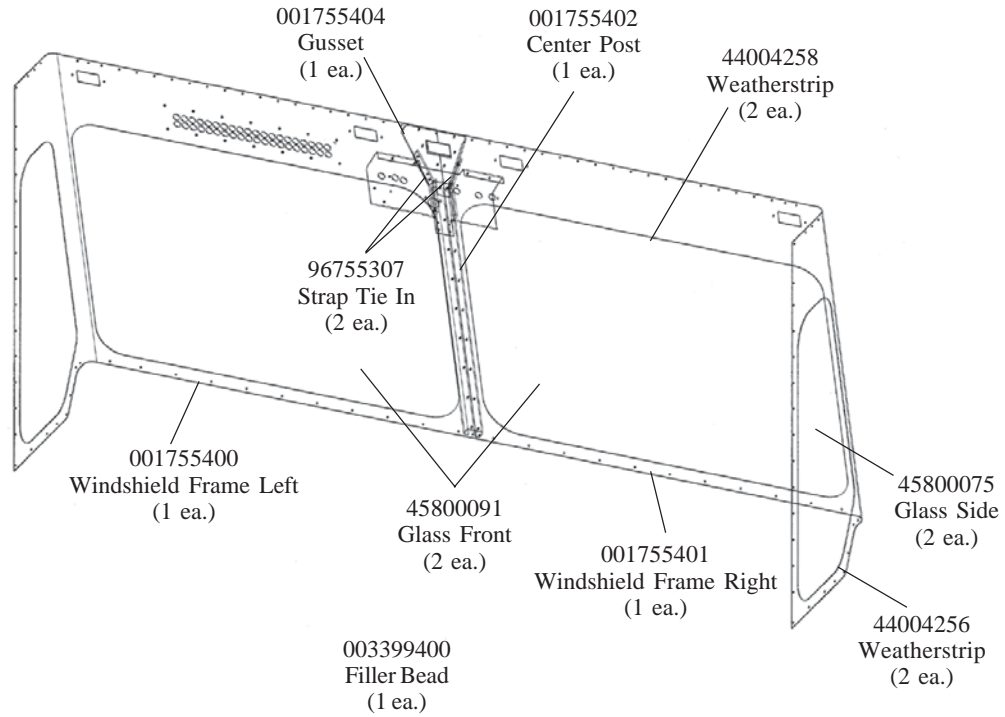

WINDSHIELD FRAME ASSEMBLY 001755200