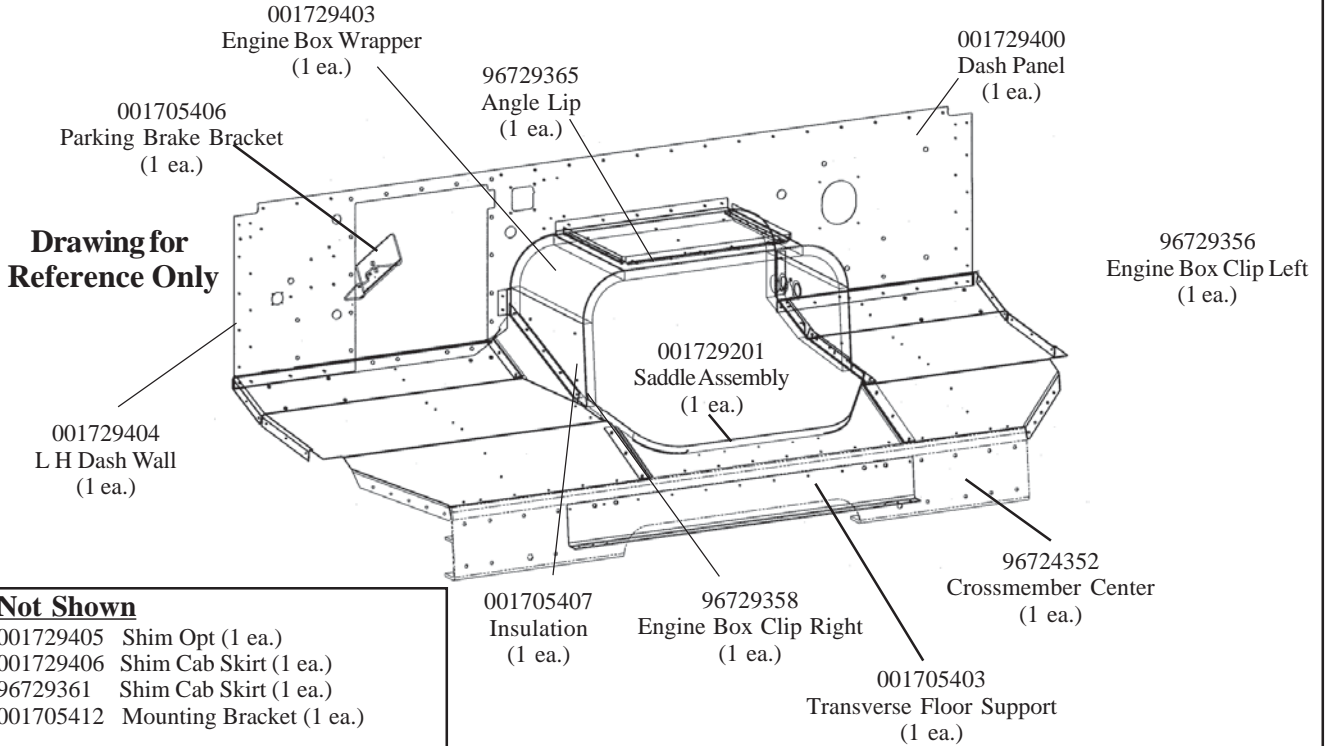

DASH PANEL & ENGINE BOX HOUSING ASSEMBLY

001729200