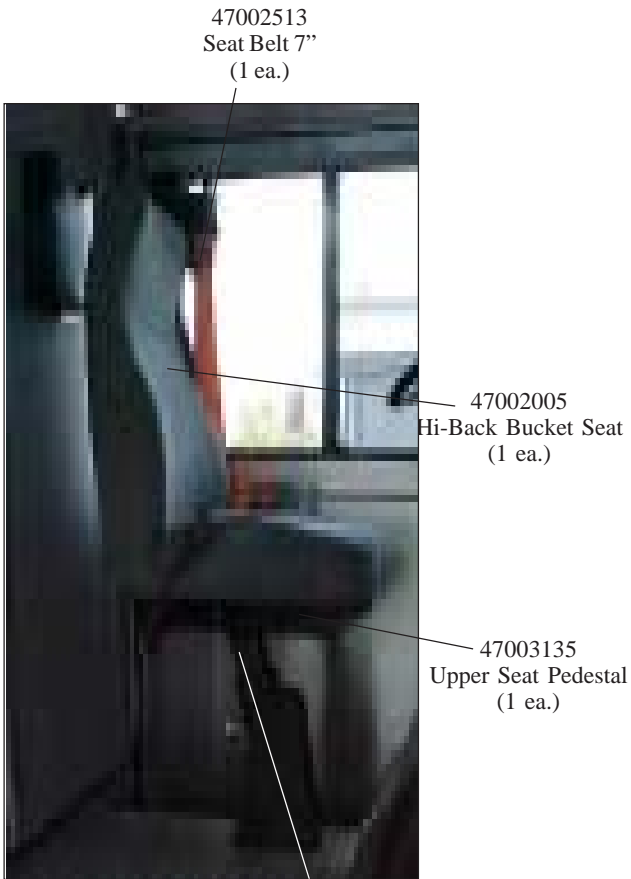

SEAT INSTALLATION

HI BACK BUCKET SEAT