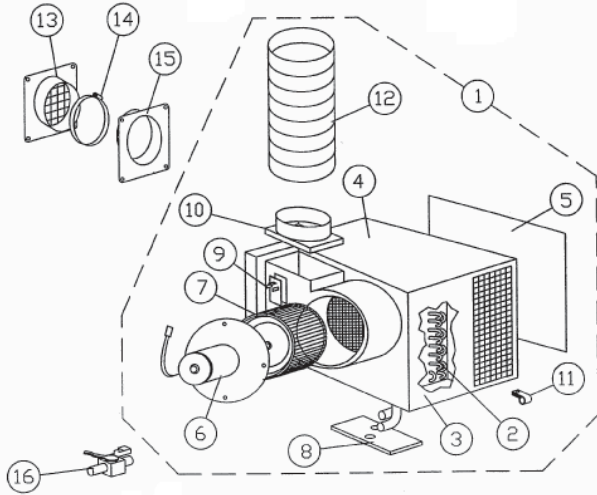

HEATER

1. Heater Assembly - Base Body (Includes Items 2 - 12)
2. 47008240 Heater Core Assembly
3. 998312223 Cover
4. Welded Case Assembly
5. 998312221 Panel - Right Side
6. 11-14093 Motor Assembly
7. 47008238 Blower Wheel
8. 47008237 Gasket - Tubes Seal
9. 11-14094 Resistor
10. 47008234 Blower Transition - Plastic
11. 998312220 Clip - Boden Cable
12. 47008232 Defrost Hose 5" Dia. x 14'
13. 998312207 Fresh Air Intake Radiator Mounting Bracket
14. 11-14640 4' Hose Clamp
15. 47008259 Fresh Air Collar
16. 998312205 Water Valve Assembly

Not Shown
46021008 Metal Clamp (2 ea.)